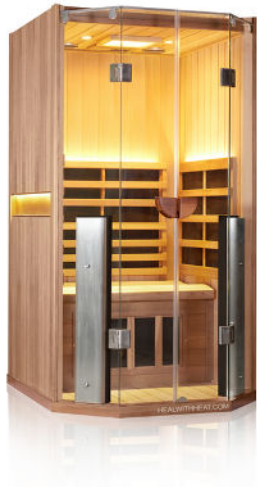

Sanctuary 1

Sanctuary 2

Sanctuary 3

Sanctuary Y

Sanctuary C

FEATURES

**ITALIAN INSPIRED DESIGN AND GLASS ROOF** The open feel and beautiful design of your Sanctuary sauna will compliment every room.

**BUILT-IN CHARGING AND AUDIO STATION** Charge your tablet or smart-phone inside the sauna and connect your favorite audio device with Bluetooth or the included MP3 jack.

**COMBINATION DOOR HANDLE/TABLET CRADLE** Place your tablet on the door handle for easy viewing of your favorite shows or movies.

**TRUE WAVE™ FULL SPECTRUM HEATERS** Our full spectrum infrared heaters deliver over 20 times the power of the nearest competitor. Our patented heating system allows for the deep infrared penetration for optimum results.