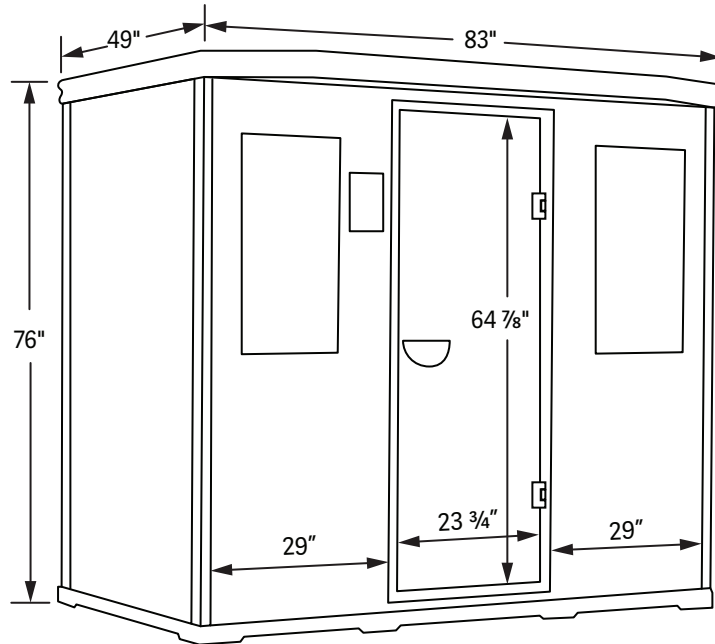

Built-in Ergonomic Backrest

Relax close to the soothing infrared heat against the Chiropractor designed built-in ergonomic backrest.

Exclusive Under Floor Foot Heater

All Clearlight Premier Saunas include a heater underneath the wood floor to enhance your sauna session.

Premier IS-5 by Clearlight®

Power Supply is located on the top of the sauna. The cord is approximately 8 feet long.

240 V / 15 amps electrical circuit required.
NEMA 6-15p

Specifications

Construction

Eco-Certified wood choices:
Mahogany Exterior/Interior
Basswood Exterior/Interior
Tongue & Groove Construction
Weight: 700 lbs

Exterior

Width: 83"
Depth: 49"
Height: 76"
Roof overhang: 6 5/8"
Door: 23 3/4" x 64 7/8"

Interior

Width: 78"
Depth: 42"
Height: 71"
Benches: 74" x 22", 20" x 20"
Bench Height: 17 1/2"

Far Infrared Heaters