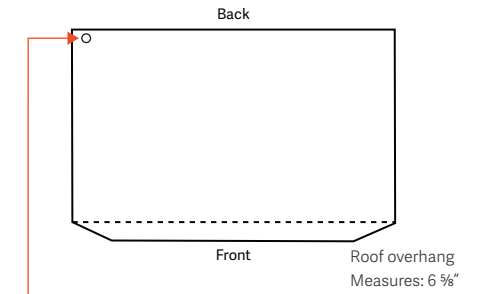

Premier IS-5 by Clearlight®

Power Supply is located on the top of the sauna. The cord is approximately 8 feet long.