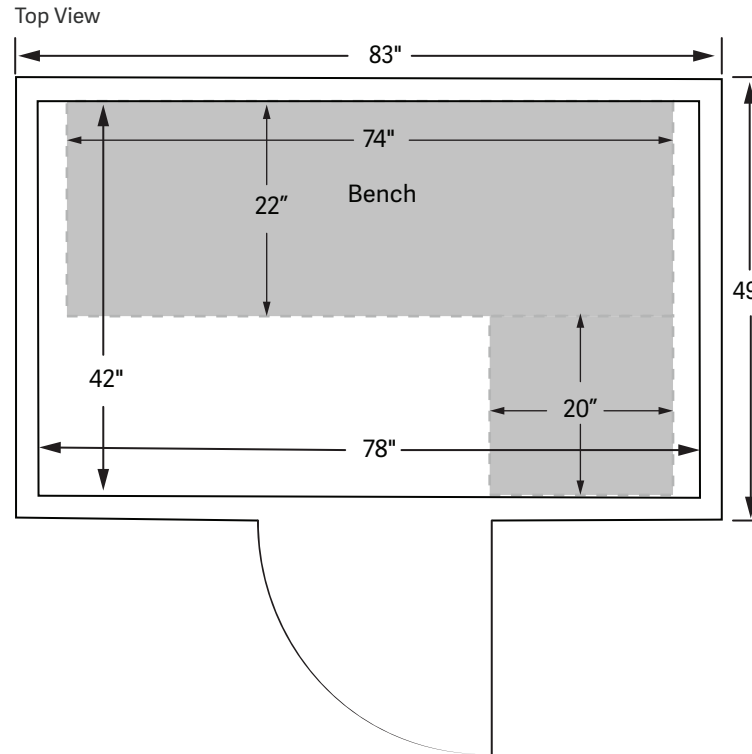

Premier IS-5 by Clearlight®

Power Supply is located on the top of the sauna. The cord is approximately 8 feet long.

240 V / 15 amps electrical circuit required.
NEMA 6-15p

Specifications

Construction

Eco-Certified wood choices:
Mahogany Exterior/Interior
Basswood Exterior/Interior
Tongue & Groove Construction
Weight: 700 lbs

Exterior

Width: 83"
Depth: 49"
Height: 76"
Roof overhang: 6 5/8"
Door: 23 3/4" x 64 7/8"

Interior

Width: 78"
Depth: 42"
Height: 71"
Benches: 74" x 22", 20" x 20"
Bench Height: 17 1/2"

Far Infrared Heaters

Premier IS-5 by Clearlight®

Individual panel sizes laying flat in inches

Panel	Length	Width	Height
Roof	54 ¾	83	3 ½
Floor	48 ½	82 ¾	2 ¾
Left Side	71 ½	43 ¼	4 ¾
Right Side	71 ½	43 ¼	4 ¾
Back Wall	71 ½	82 ¼	5
Front Wall	71 ½	82 ¼	5
Overhang	71 ½	82 ¼	4